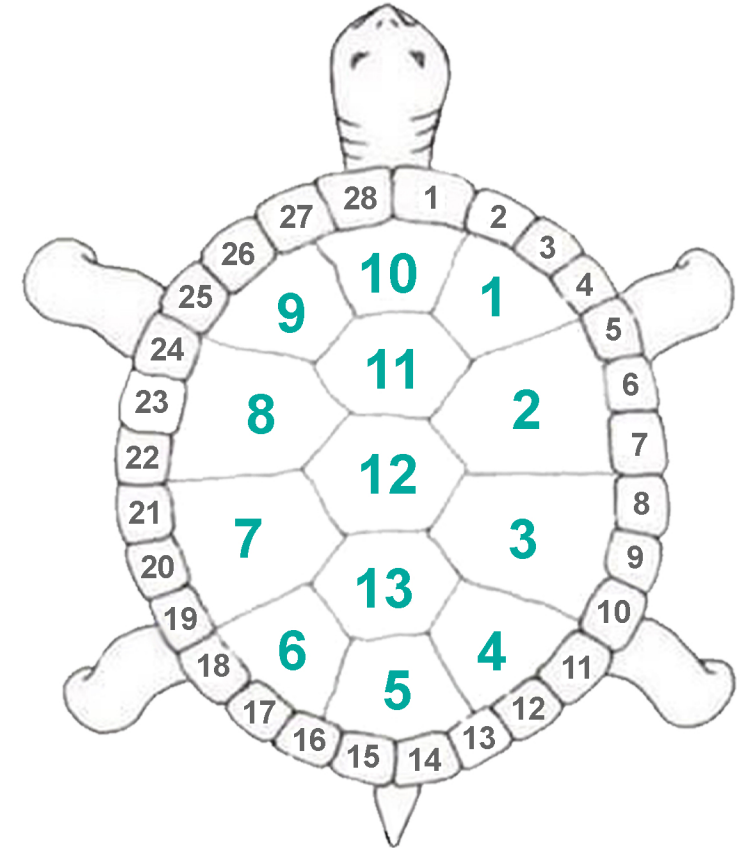

THE WORLD CALENDAR, CARRIED ON THE BACK OF A TURTLE...

7 Layers to human skin

7 Holes in the human skull

7 Chakras/Seals/Spirits of God

7 Celestial bodies move in the sky

7 Days in a week x 4/Quarters = 28

(28 Days = Average Menstrual Cycle)

28 Days

x

13 Moonths

=

364 Days

+ 1 Day Rest

(1 Year)

SUNday/Domingo MOONday/Lunes Tuesday/MARS/Martes Wednesday/MERCURY/Miercoles

THORsday/JUPITER/Jueves Friday/Freya/VENUS/Viernes Saturday/SATURN/Sabbath/Sabado

September = 7th, October = 8th, November = 9th and December = 10th Month